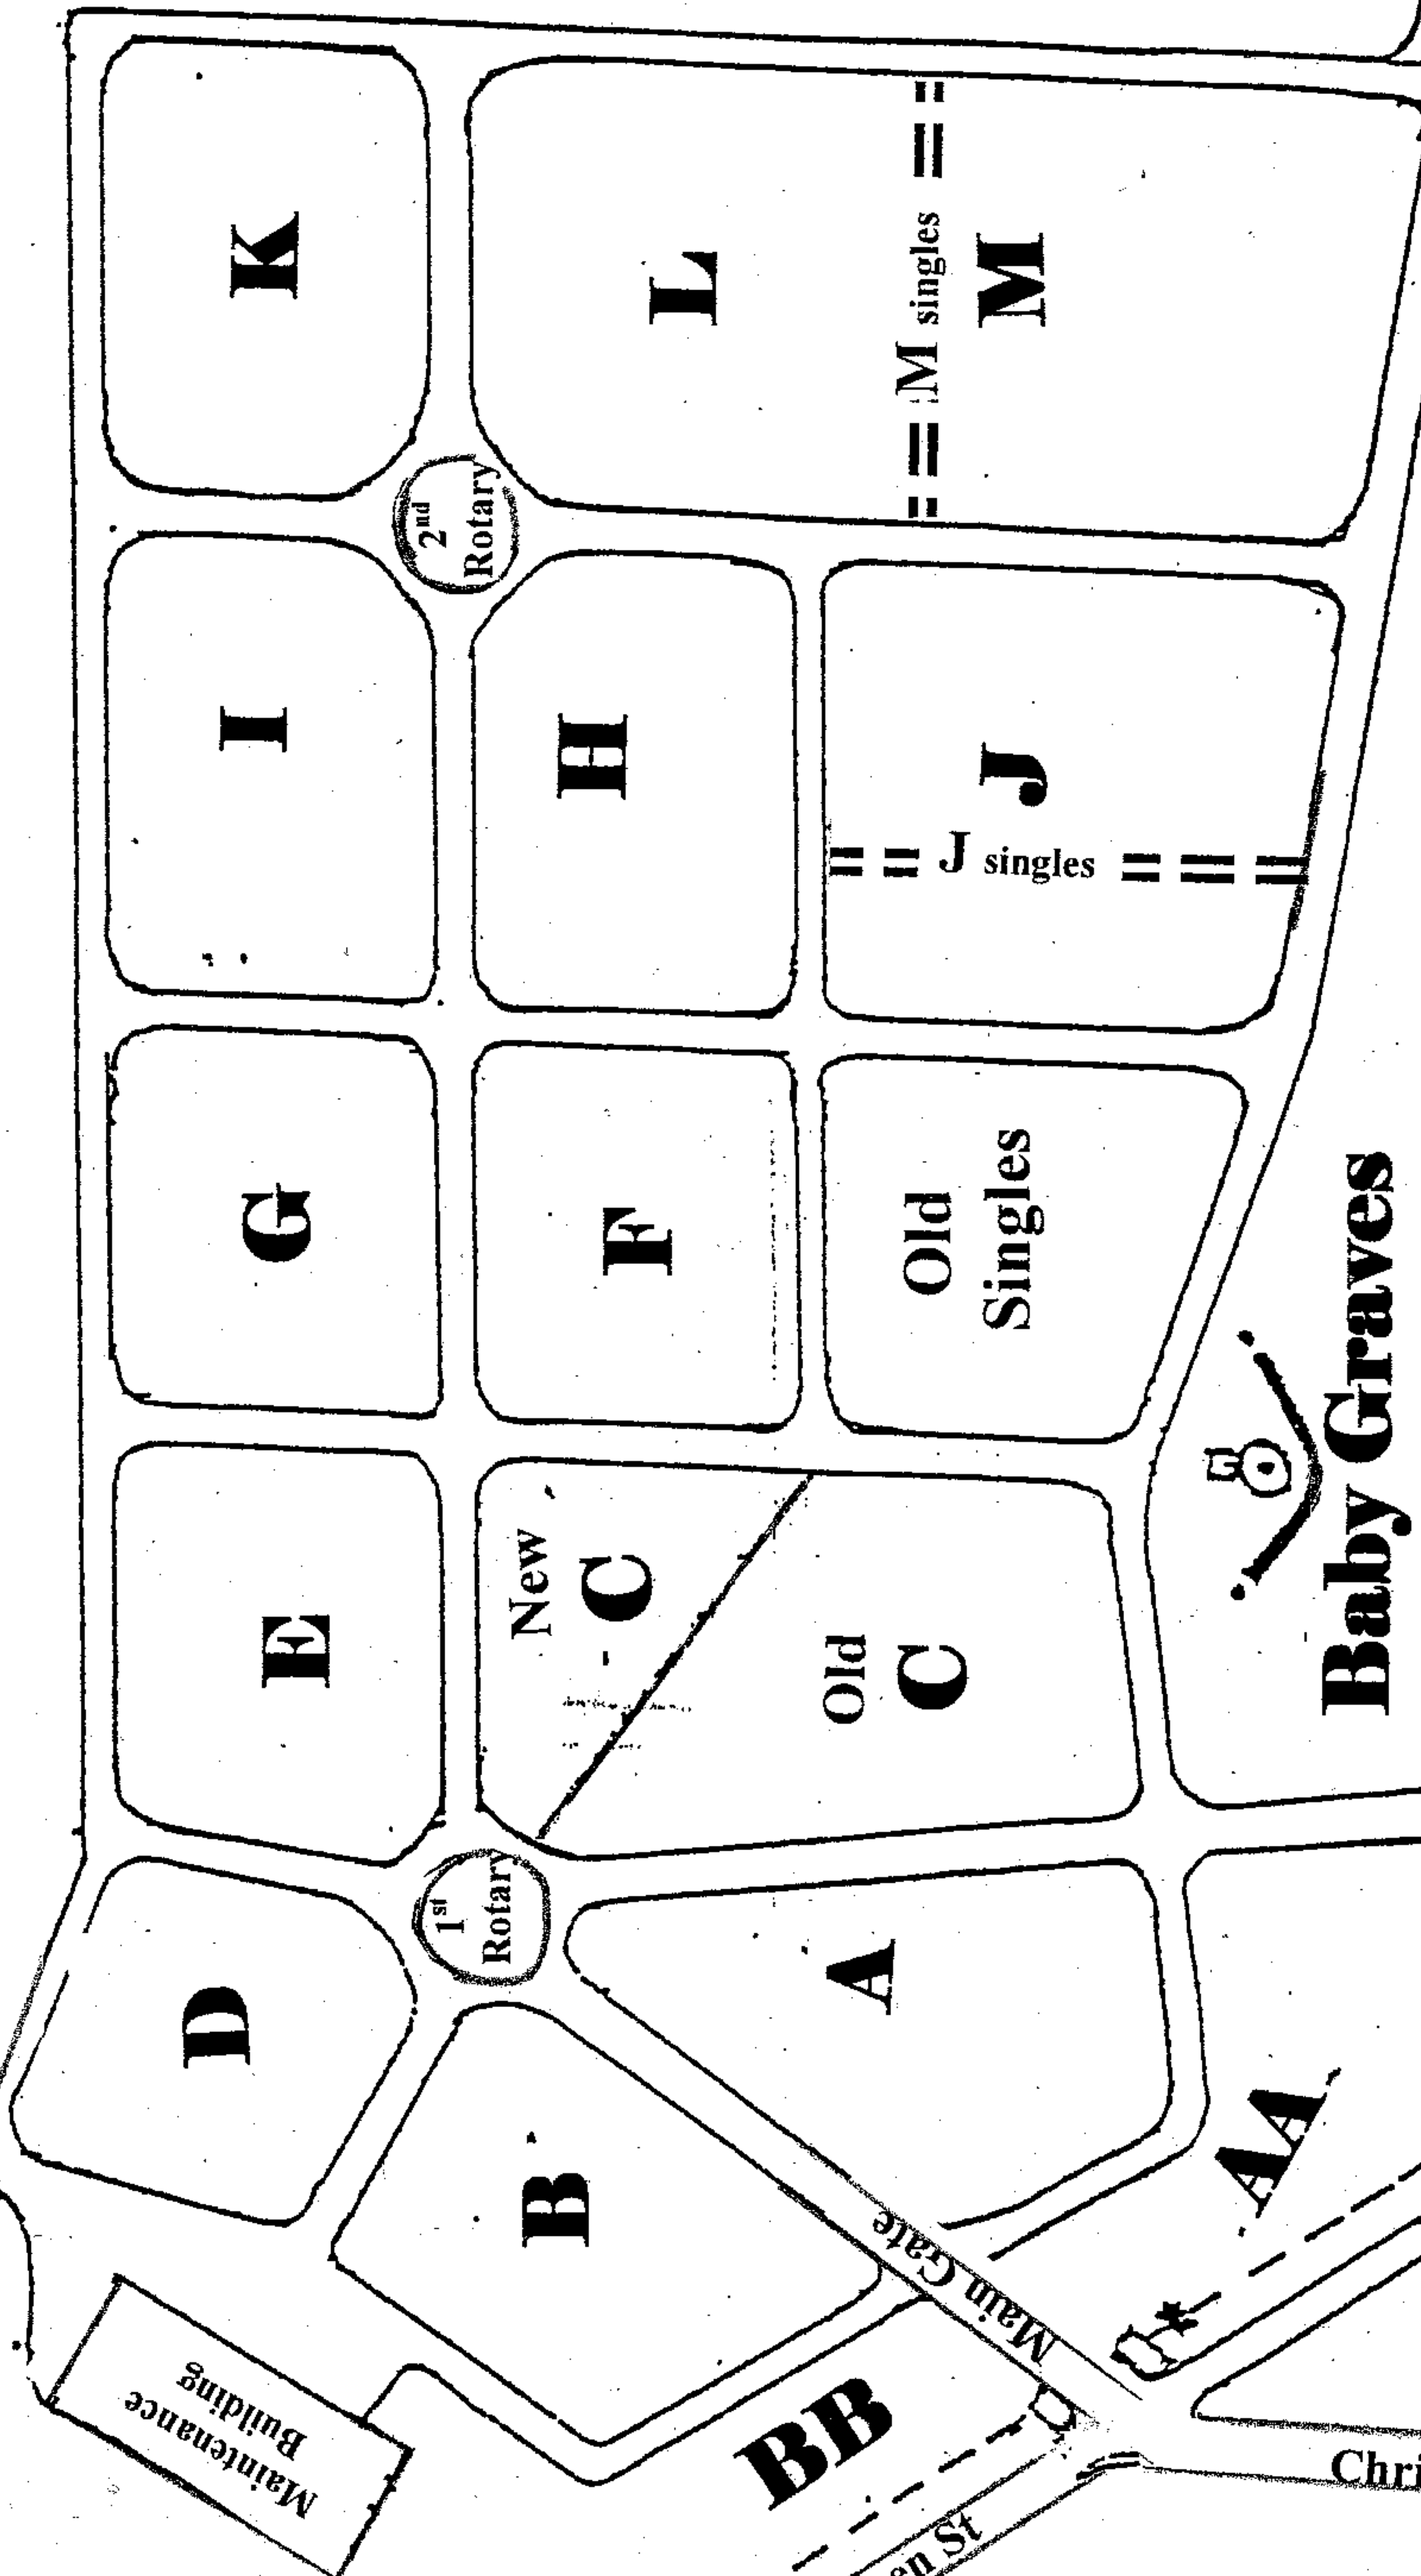

Schoolhouse Rd

St. Rose de Lima Cemetery, Olsen St., Chicopee, MA 01020

Tel. (413) 536-6298

Mail to: 600 Grattan St., Chicopee, MA 01020

GPS USE:  
58 Christopher St

Ray Ash  
Park

Jefferson Ave

Christopher St